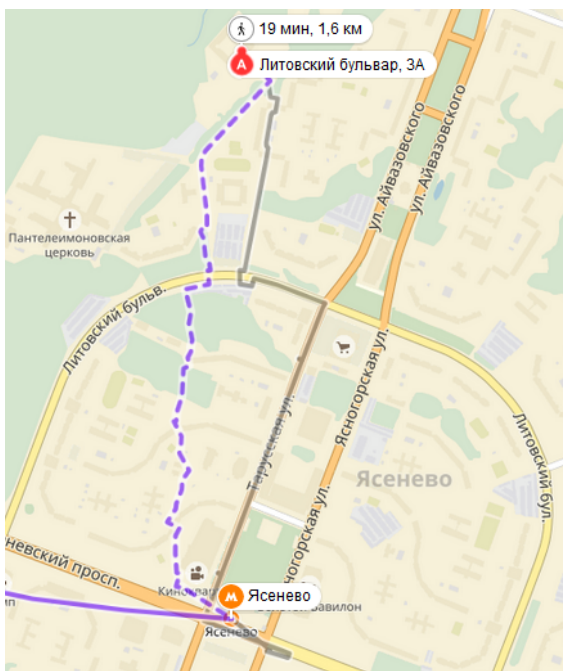

Hotel Pallada

1. walking distance of 970 metres to the underground Konkovo, then by metro to Kaluzhskaya (the last subway car)
2. buses 145к, 196, 196к, 295, 699, 712 to the underground Konkovo, then by metro to Kaluzhskaya (the last subway car)
3. buses 196, 196к, 699 to near Kaluzhskaya metro station (the last subway car)

Гостиница Академическая

590 м пешком до метро «Октябрьская», далее на метро до станции «Калужская» (первый вагон)

Hotel Academic

590 m walk to the metro station "Oktyabrskaya", then by metro to the station "Kaluga" (the first subway car)

Гостиница Узкое

769 автобус до метро Ясенево, далее на метро до Калужской (последний вагон)

Hotel Uzko

769 bus to metro Yasenevo, then by metro to Kaluzhskaya (the last subway car)

Путь от Калужской до ИПУ:

The way from metro-station Kaluzhskaya to ICS RAS: