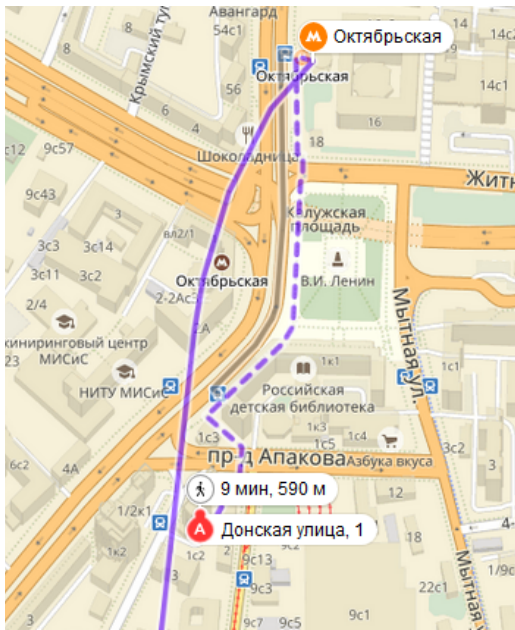

Hotel Pallada

1. walking distance of 970 metres to the underground Konkovo, then by metro to Kaluzhskaya (the last subway car)
2. buses 145к, 196, 196к, 295, 699, 712 to the underground Konkovo, then by metro to Kaluzhskaya (the last subway car)
3. buses 196, 196к, 699 to near Kaluzhskaya metro station (the last subway car)

Гостиница Академическая

590 м пешком до метро «Октябрьская», далее на метро до станции «Калужская» (первый вагон)

Hotel Academic

590 m walk to the metro station "Oktyabrskaya", then by metro to the station "Kaluga" (the first subway car)